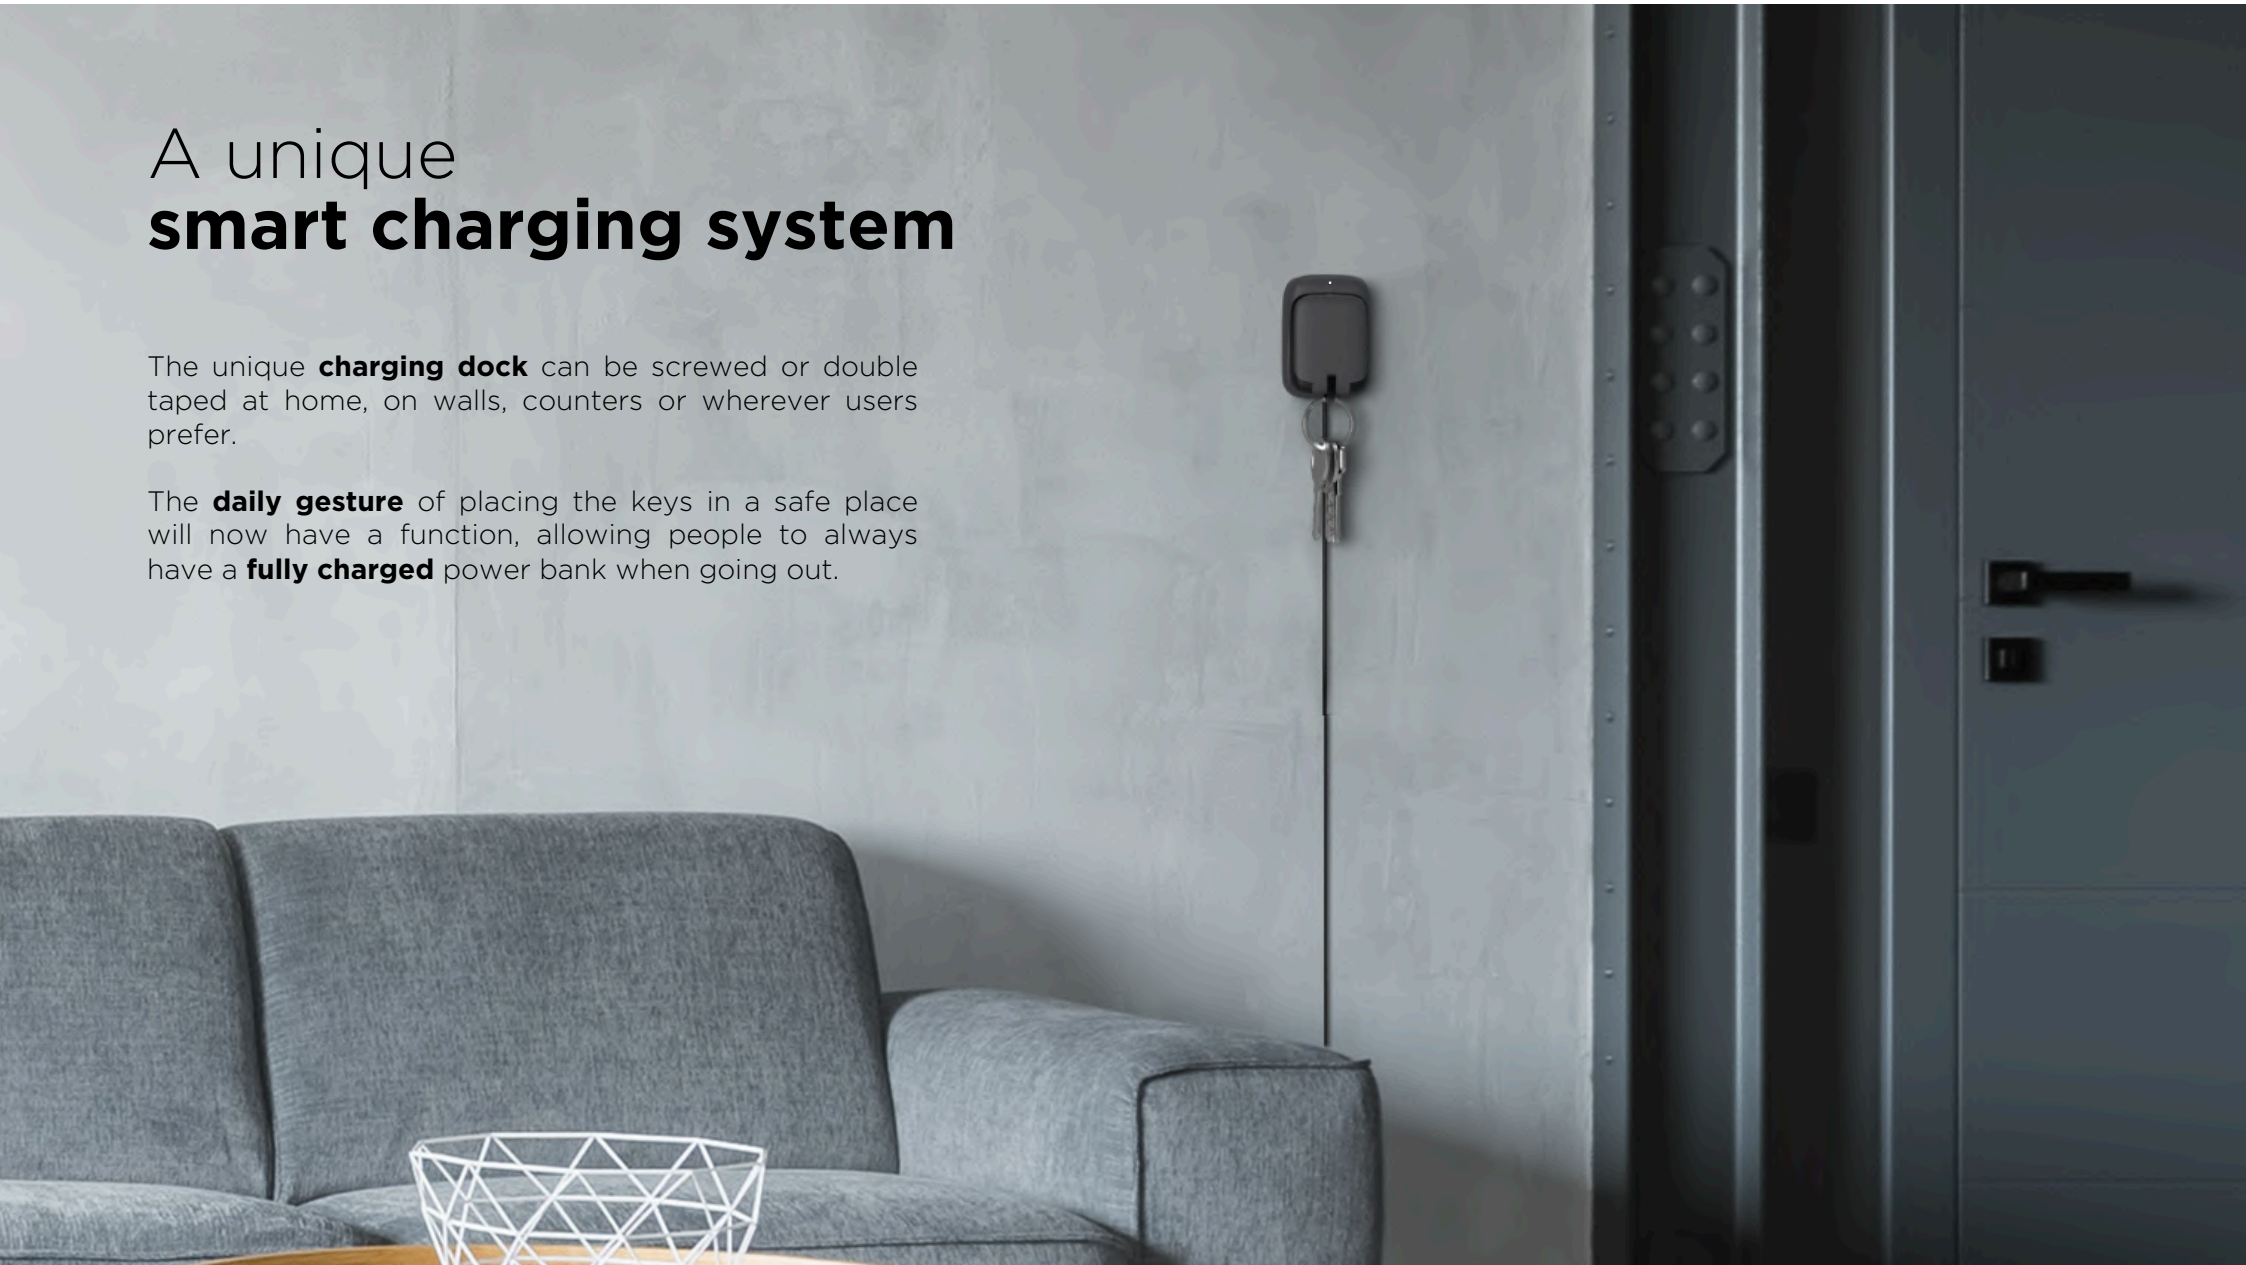

# A unique **smart charging system**

The unique **charging dock** can be screwed or double taped at home, on walls, counters or wherever users prefer.

The **daily gesture** of placing the keys in a safe place will now have a function, allowing people to always have a **fully charged** power bank when going out.